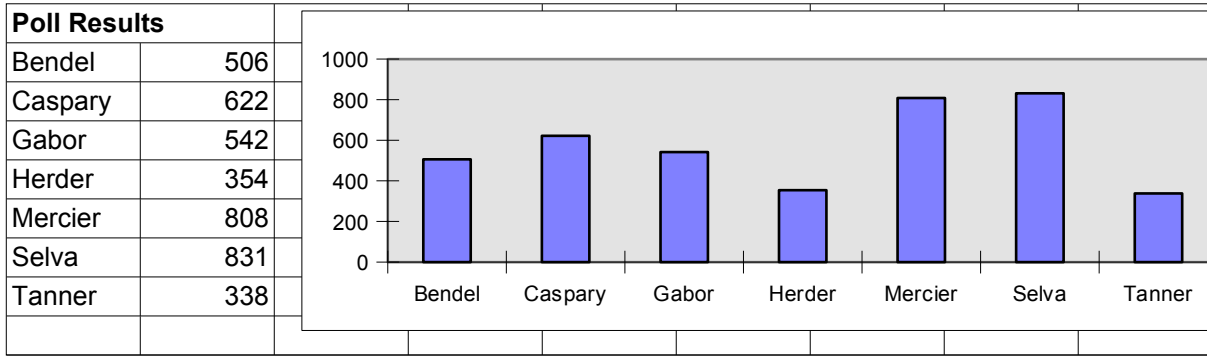

Poll Results

Poll Results

Regional Sales

Regional Sales

Mileage Study 1

Mileage study							
Speed (mph)	Miles per gallon						
35	22						
35	20						
40	28						
40	31						
45	37						
45	38						
50	41						
50	39						
55	34						
55	37						
60	27						
60	30						