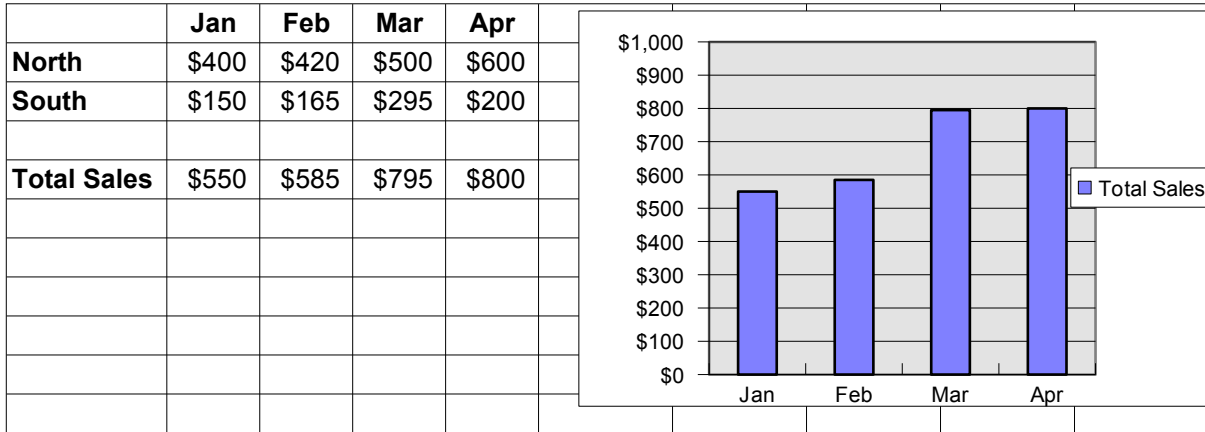

Poll Results

Poll Results

Regional Sales

Regional Sales

Mileage Study 1

Mileage study							
Speed (mph)	Miles per gallon						
35	22						
35	20						
40	28						
40	31						
45	37						
45	38						
50	41						
50	39						
55	34						
55	37						
60	27						
60	30						